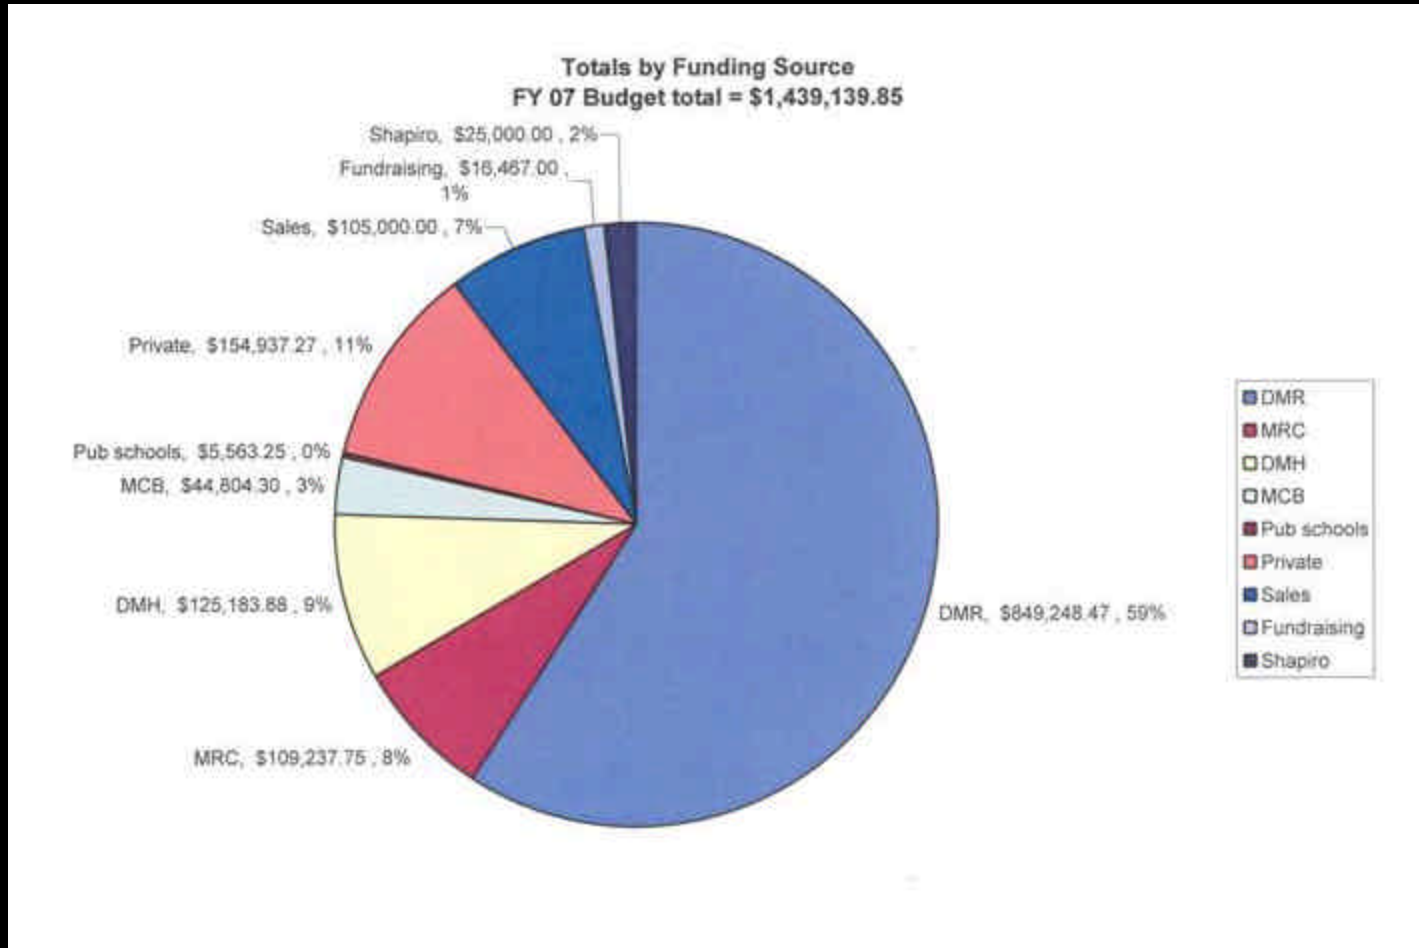

Gateway Arts Budget by Funding Source
FY 2007 – Total $1,439,139

The continually diversified funding base has expanded to include more significant development and has increased in terms of service and art sales.