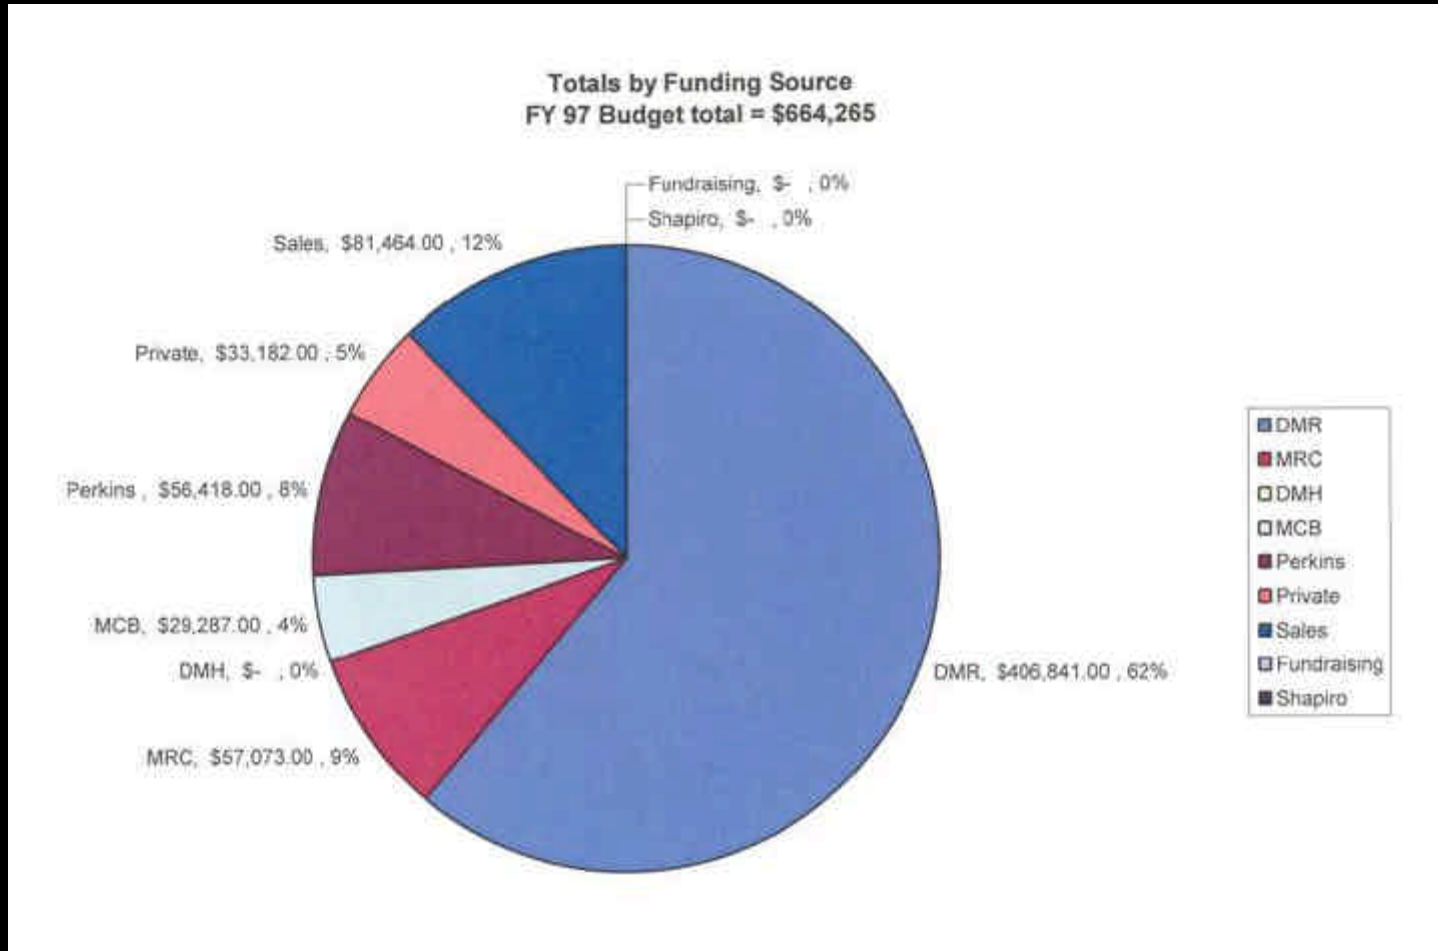

Gateway Arts Budget by Funding Source
FY 1997 – Total $664,265

The art center grew from an operating budget of $60,000 in 1978 with a single funding source (DMR) to a diversified budget of $664,265 in 1997.